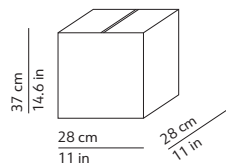

VICEVERSA 2

K370281GA
K370281GF

PACKAGING / IMBALLO

Diffuser
Volume: 0.029 m³ / 1.024 ft³
Gross weight: 2.20 kg / 4.84 lbs

Structure
Volume: 0.025 m³ / 0.880 ft³
Gross weight: 4.00 kg / 8.80 lbs

Diffuser x 2
Volume: 0.029 m³ / 1.024 ft³
Gross weight: 2.20 kg / 4.84 lbs

Structure x 2
Volume: 0.025 m³ / 0.880 ft³
Gross weight (Viceversa): 4.00 kg / 8.80 lbs
Gross weight (Viceversa 2): 3.13 kg / 6.89 lbs

MATERIALS AND FINISHINGS / MATERIALI E FINITURE

DIFFUSER / DIFFUSORE