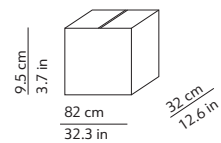

VICEVERSA 2

K370281GA
K370281GF

PACKAGING / IMBALLO

Diffuser
Volume: 0.029 m³ / 1.024 ft³
Gross weight: 2.20 kg / 4.84 lbs

Structure
Volume: 0.025 m³ / 0.880 ft³
Gross weight: 4.00 kg / 8.80 lbs

Diffuser x 2
Volume: 0.029 m³ / 1.024 ft³
Gross weight: 2.20 kg / 4.84 lbs

Structure x 2
Volume: 0.025 m³ / 0.880 ft³
Gross weight (Viceversa): 4.00 kg / 8.80 lbs
Gross weight (Viceversa 2): 3.13 kg / 6.89 lbs

MATERIALS AND FINISHINGS / MATERIALI E FINITURE

DIFFUSER / DIFFUSORE