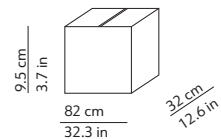

VICEVERSA 2

K370281GA
K370281GF

PACKAGING / IMBALLO

Diffuser
Volume: 0.029 m³ / 1.024 ft³
Gross weight: 2.20 kg / 4.84 lbs

Structure
Volume: 0.025 m³ / 0.880 ft³
Gross weight: 4.00 kg / 8.80 lbs

Diffuser x 2
Volume: 0.029 m³ / 1.024 ft³
Gross weight: 2.20 kg / 4.84 lbs

Structure x 2
Volume: 0.025 m³ / 0.880 ft³
Gross weight (Viceversa): 4.00 kg / 8.80 lbs
Gross weight (Viceversa 2): 3.13 kg / 6.89 lbs

MATERIALS AND FINISHINGS / MATERIALI E FINITURE

DIFFUSER / DIFFUSORE