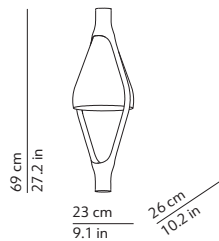

* Canopy IP20 - structure built in compliance with IP54 specifications
* Rosone IP20 - struttura costruita in conformità alle specifiche IP54

CODES AND DIMENSIONS / CODICI E DIMENSIONI

VICEVERSA

K370280GA
K370280GF

VICEVERSA 2

K370281GA
K370281GF

PACKAGING / IMBALLO

Diffuser
Volume: 0.029 m³ / 1.024 ft³
Gross weight: 2.20 kg / 4.84 lbs

Structure
Volume: 0.025 m³ / 0.880 ft³
Gross weight: 4.00 kg / 8.80 lbs

Diffuser x 2
Volume: 0.029 m³ / 1.024 ft³
Gross weight: 2.20 kg / 4.84 lbs

Structure x 2
Volume: 0.025 m³ / 0.880 ft³
Gross weight (Viceversa): 4.00 kg / 8.80 lbs
Gross weight (Viceversa 2): 3.13 kg / 6.89 lbs

MATERIALS AND FINISHINGS / MATERIALI E FINITURE

DIFFUSER / DIFFUSORE

Bulbs / Lampadine
1 x 6.5W - 2700 K - 800 lm - CRI>90 - Board LED

 Energy efficiency class A+

 Dimmable / Dimmerabile
1-10V or PUSH

 Suspension lamp
Lampada a sospensione

 Canopy - diam. 7.9in h. 1.6in - colour grey RAL 7016+
canopy - diam. 2.4in h. 0.6in - colour grey RAL 7016
fixed to the ceiling with not provided screws (2-4)+
Rosone - diam.20cm h. 4cm - colore grigio RAL 7016+
rosone - diam.6cm h. 1.5cm - colore grigio RAL 7016
fissato a soffitto con tasselli (2-4) non forniti