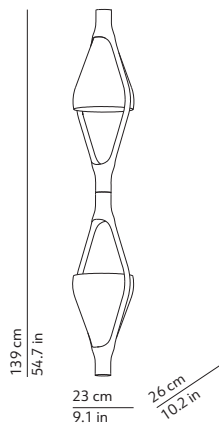

* Canopy IP20 - structure built in compliance with IP54 specifications
* Rosone IP20 - struttura costruita in conformità alle specifiche IP54

CODES AND DIMENSIONS / CODICI E DIMENSIONI

VICEVERSA

K370280GA
K370280GF

VICEVERSA 2

K370281GA
K370281GF

PACKAGING / IMBALLO

Diffuser
Volume: 0.029 m³ / 1.024 ft³
Gross weight: 2.20 kg / 4.84 lbs

Structure
Volume: 0.025 m³ / 0.880 ft³
Gross weight: 4.00 kg / 8.80 lbs

Diffuser x 2
Volume: 0.029 m³ / 1.024 ft³
Gross weight: 2.20 kg / 4.84 lbs

Structure x 2
Volume: 0.025 m³ / 0.880 ft³
Gross weight (Viceversa): 4.00 kg / 8.80 lbs
Gross weight (Viceversa 2): 3.13 kg / 6.89 lbs

MATERIALS AND FINISHINGS / MATERIALI E FINITURE

DIFFUSER / DIFFUSORE

Bulbs / Lampadine
1 x 6.5W - 2700 K - 800 lm - CRI>90 - Board LED

 Energy efficiency class A+

 Dimmable / Dimmerabile
1-10V or PUSH

 Suspension lamp
Lampada a sospensione

 Canopy - diam. 7.9in h. 1.6in - colour grey RAL 7016+
canopy - diam. 2.4in h. 0.6in - colour grey RAL 7016
fixed to the ceiling with not provided screws (2-4)+
Rosone - diam.20cm h. 4cm - colore grigio RAL 7016+
rosone - diam.6cm h. 1.5cm - colore grigio RAL 7016
fissato a soffitto con tasselli (2-4) non forniti