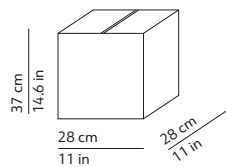

* Canopy IP20 - structure built in compliance with IP54 specifications
* Rosone IP20 - struttura costruita in conformità alle specifiche IP54

CODES AND DIMENSIONS / CODICI E DIMENSIONI

VICEVERSA

K370280GA
K370280GF

VICEVERSA 2

K370281GA
K370281GF

PACKAGING / IMBALLO

Diffuser
Volume: 0.029 m³ / 1.024 ft³
Gross weight: 2.20 kg / 4.84 lbs

Structure
Volume: 0.025 m³ / 0.880 ft³
Gross weight: 4.00 kg / 8.80 lbs

Diffuser x 2
Volume: 0.029 m³ / 1.024 ft³
Gross weight: 2.20 kg / 4.84 lbs

Structure x 2
Volume: 0.025 m³ / 0.880 ft³
Gross weight (Viceversa): 4.00 kg / 8.80 lbs
Gross weight (Viceversa 2): 3.13 kg / 6.89 lbs

MATERIALS AND FINISHINGS / MATERIALI E FINITURE

DIFFUSER / DIFFUSORE