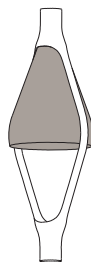

VICEVERSA

NOE' DUCHAUFOR LAWRENCE / 2019

EN. Suspension lamp. Suspension lamp. Diffuser made of mouth blown glass. Metallic structure.

IT. Lampada a sospensione. Diffusore in vetro soffiato. Struttura in metallo verniciato.

VICEVERSA 2

K370281GA
K370281GF

PACKAGING / IMBALLO

Diffuser
Volume: 0.029 m³ / 1.024 ft³
Gross weight: 2.20 kg / 4.84 lbs

Structure
Volume: 0.025 m³ / 0.880 ft³
Gross weight: 4.00 kg / 8.80 lbs

Diffuser x 2
Volume: 0.029 m³ / 1.024 ft³
Gross weight: 2.20 kg / 4.84 lbs

Structure x 2
Volume: 0.025 m³ / 0.880 ft³
Gross weight (Viceversa): 4.00 kg / 8.80 lbs
Gross weight (Viceversa 2): 3.13 kg / 6.89 lbs

MATERIALS AND FINISHINGS / MATERIALI E FINITURE

DIFFUSER / DIFFUSORE