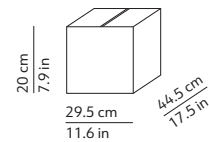

### CODES AND DIMENSIONS / CODICI E DIMENSIONI

K386320N  
K386320

### PACKAGING / IMBALLO

Diffuser  
Volume: 0.022 m<sup>3</sup> / 0.788 ft<sup>3</sup>  
Gross weight: 2.02 kg / 4.44 lbs

Structure  
Volume: 0.026 m<sup>3</sup> / 0.927 ft<sup>3</sup>  
Gross weight: 1.74 kg / 3.83 lbs