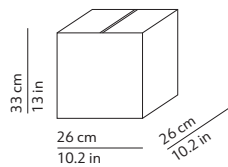

### PACKAGING / IMBALLO

Diffuser  
Volume: 0.022 m<sup>3</sup> / 0.788 ft<sup>3</sup>  
Gross weight: 2.02 kg / 4.44 lbs

Structure  
Volume: 0.026 m<sup>3</sup> / 0.927 ft<sup>3</sup>  
Gross weight: 1.74 kg / 3.83 lbs