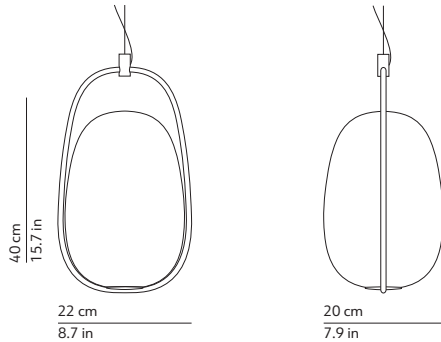

### PACKAGING / IMBALLO

Diffuser  
Volume: 0.022 m<sup>3</sup> / 0.788 ft<sup>3</sup>  
Gross weight: 2.02 kg / 4.44 lbs

Structure  
Volume: 0.026 m<sup>3</sup> / 0.927 ft<sup>3</sup>  
Gross weight: 1.74 kg / 3.83 lbs