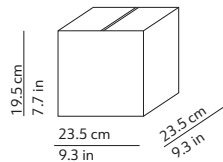

CODES AND DIMENSIONS / CODICI E DIMENSIONI

KUSHI 33 CEILING

Kushi 33 Ceiling
K220105N
K220105O
K220105R

Kushi 33 Ceiling Led
K2201059N
K2201059O
K2201059R

PACKAGING / IMBALLO

Diffuser
Volume: 0.055 m³ / 1.949 ft³
Gross weight: 3.34 kg / 7.35 lbs

Structure
Volume: 0.012 m³ / 0.411 ft³
Gross weight (Kushi): 0.82 kg / 1.80 lbs
Gross weight (Kushi Led): 1.21 kg / 2.66 lbs

KUSHI 16 CEILING

K2251059N
K2251059O
K2251059R

Diffuser
Volume: 0.011 m³ / 0.380 ft³
Gross weight: 0.86 kg / 1.89 lbs

Structure
Volume: 0.005 m³ / 0.174 ft³
Gross weight: 0.40 kg / 0.88 lbs

MATERIALS AND FINISHINGS / MATERIALI E FINITURE

DIFFUSER / DIFFUSORE

○ White / Bianco

Two layers of mouth blown glass
Vetro opale incamiciato e soffiato