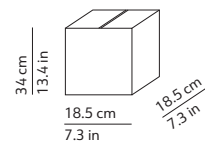

CODES AND DIMENSIONS / CODICI E DIMENSIONI

KUSHI 33 CEILING

Kushi 33 Ceiling
K220105N
K220105O
K220105R

Kushi 33 Ceiling Led
K2201059N
K2201059O
K2201059R

PACKAGING / IMBALLO

Diffuser
Volume: 0.055 m³ / 1.949 ft³
Gross weight: 3.34 kg / 7.35 lbs

Structure
Volume: 0.012 m³ / 0.411 ft³
Gross weight (Kushi): 0.82 kg / 1.80 lbs
Gross weight (Kushi Led): 1.21 kg / 2.66 lbs

KUSHI 16 CEILING

K2251059N
K2251059O
K2251059R

Diffuser
Volume: 0.011 m³ / 0.380 ft³
Gross weight: 0.86 kg / 1.89 lbs

Structure
Volume: 0.005 m³ / 0.174 ft³
Gross weight: 0.40 kg / 0.88 lbs

MATERIALS AND FINISHINGS / MATERIALI E FINITURE

DIFFUSER / DIFFUSORE

○ White / Bianco

Two layers of mouth blown glass
Vetro opale incamiciato e soffiato