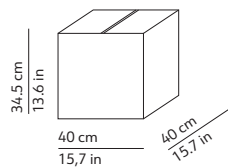

CODES AND DIMENSIONS / CODICI E DIMENSIONI

KUSHI 33 CEILING

Kushi 33 Ceiling
K220105N
K220105O
K220105R

Kushi 33 Ceiling Led
K2201059N
K2201059O
K2201059R

PACKAGING / IMBALLO

Diffuser
Volume: 0.055 m³ / 1.949 ft³
Gross weight: 3.34 kg / 7.35 lbs

Structure
Volume: 0.012 m³ / 0.411 ft³
Gross weight (Kushi): 0.82 kg / 1.80 lbs
Gross weight (Kushi Led): 1.21 kg / 2.66 lbs

KUSHI 16 CEILING

K2251059N
K2251059O
K2251059R

Diffuser
Volume: 0.011 m³ / 0.380 ft³
Gross weight: 0.86 kg / 1.89 lbs

Structure
Volume: 0.005 m³ / 0.174 ft³
Gross weight: 0.40 kg / 0.88 lbs

MATERIALS AND FINISHINGS / MATERIALI E FINITURE

DIFFUSER / DIFFUSORE

○ White / Bianco

Two layers of mouth blown glass
Vetro opale incamiciato e soffiato