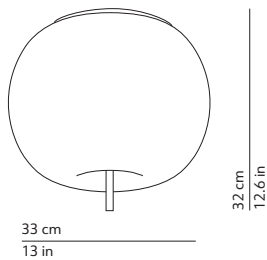

CODES AND DIMENSIONS / CODICI E DIMENSIONI

KUSHI 33 CEILING

Kushi 33 Ceiling
K220105N
K220105O
K220105R

Kushi 33 Ceiling Led
K2201059N
K2201059O
K2201059R

PACKAGING / IMBALLO

Diffuser
Volume: 0.055 m³ / 1.949 ft³
Gross weight: 3.34 kg / 7.35 lbs

Structure
Volume: 0.012 m³ / 0.411 ft³
Gross weight (Kushi): 0.82 kg / 1.80 lbs
Gross weight (Kushi Led): 1.21 kg / 2.66 lbs

KUSHI 16 CEILING

K2251059N
K2251059O
K2251059R

Diffuser
Volume: 0.011 m³ / 0.380 ft³
Gross weight: 0.86 kg / 1.89 lbs

Structure
Volume: 0.005 m³ / 0.174 ft³
Gross weight: 0.40 kg / 0.88 lbs

MATERIALS AND FINISHINGS / MATERIALI E FINITURE

DIFFUSER / DIFFUSORE

○ White / Bianco

Two layers of mouth blown glass
Vetro opale incamiciato e soffiato