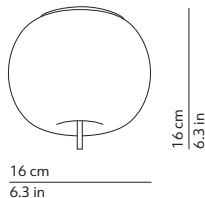

CODES AND DIMENSIONS / CODICI E DIMENSIONI

KUSHI 33 CEILING

Kushi 33 Ceiling
K220105N
K220105O
K220105R

Kushi 33 Ceiling Led
K2201059N
K2201059O
K2201059R

PACKAGING / IMBALLO

Diffuser
Volume: 0.055 m³ / 1.949 ft³
Gross weight: 3.34 kg / 7.35 lbs

Structure
Volume: 0.012 m³ / 0.411 ft³
Gross weight (Kushi): 0.82 kg / 1.80 lbs
Gross weight (Kushi Led): 1.21 kg / 2.66 lbs

KUSHI 16 CEILING

K2251059N
K2251059O
K2251059R

Diffuser
Volume: 0.011 m³ / 0.380 ft³
Gross weight: 0.86 kg / 1.89 lbs

Structure
Volume: 0.005 m³ / 0.174 ft³
Gross weight: 0.40 kg / 0.88 lbs

MATERIALS AND FINISHINGS / MATERIALI E FINITURE

DIFFUSER / DIFFUSORE

○ White / Bianco

Two layers of mouth blown glass
Vetro opale incamiciato e soffiato