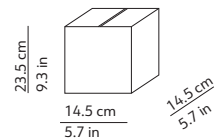

CODES AND DIMENSIONS / CODICI E DIMENSIONI

KUSHI 33 CEILING

Kushi 33 Ceiling
K220105N
K220105O
K220105R

Kushi 33 Ceiling Led
K2201059N
K2201059O
K2201059R

PACKAGING / IMBALLO

Diffuser
Volume: 0.055 m³ / 1.949 ft³
Gross weight: 3.34 kg / 7.35 lbs

Structure
Volume: 0.012 m³ / 0.411 ft³
Gross weight (Kushi): 0.82 kg / 1.80 lbs
Gross weight (Kushi Led): 1.21 kg / 2.66 lbs

KUSHI 16 CEILING

K2251059N
K2251059O
K2251059R

Diffuser
Volume: 0.011 m³ / 0.380 ft³
Gross weight: 0.86 kg / 1.89 lbs

Structure
Volume: 0.005 m³ / 0.174 ft³
Gross weight: 0.40 kg / 0.88 lbs

MATERIALS AND FINISHINGS / MATERIALI E FINITURE

DIFFUSER / DIFFUSORE

○ White / Bianco

Two layers of mouth blown glass
Vetro opale incamiciato e soffiato