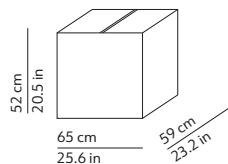

PACKAGING / IMBALLO

Diffuser
Volume: 0.199 m³ / 7.042 ft³
Gross weight: 8.10 kg / 17.82 lbs

MATERIALS AND FINISHINGS / MATERIALI E FINITURE

DIFFUSER / DIFFUSORE

○ White / Bianco

Roto-moulded polyethylene
polietilene stampato in rotazionale

Bulbs / Lampadine
6 x 40W max - E14 (E12 US)

💡 Energy efficiency class from A++ to E

▴ Dimmable / Dimmerabile
Yes

Suspension lamp
Lampada a sospensione

Canopy - diam. 4.7in h. 1.8in - colour white - canopy cover convex fixed to the ceiling with not provided screws (2-4)
Rosone - diam. 12cm h. 4.5cm - colore bianco - coprirosone convesso fissato a soffitto con tasselli (2-4) non forniti