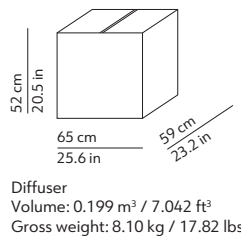

CODES AND DIMENSIONS / CODICI E DIMENSIONI

011892BIEU

PACKAGING / IMBALLO

MATERIALS AND FINISHINGS / MATERIALI E FINITURE

DIFFUSER / DIFFUSORE

 White / Bianco

Roto-moulded polyethylene
polietilene stampato in rotazionale

Bulbs / Lampadine
6 x 40W max - E14 (E12 US)

 Energy efficiency class from A++ to E

 Dimmable / Dimmerabile
Yes

 Suspension lamp
Lampada a sospensione

 Canopy - diam. 4.7in h. 1.8in - colour white - canopy cover convex fixed to the ceiling with not provided screws (2-4)
Rosone - diam. 12cm h. 4.5cm - colore bianco - coprirosone convesso fissato a soffitto con tasselli (2-4) non forniti