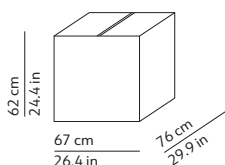

CODES AND DIMENSIONS / CODICI E DIMENSIONI

017106BIEU
017106AREU
017106ROEU
017106AGEU

PACKAGING / IMBALLO

Volume: 0.316 m³ / 11.149 ft³
Gross weight: 7.90 kg / 17.38 lbs

MATERIALS AND FINISHINGS / MATERIALI E FINITURE

 Energy efficiency class from A++ to E

 Dimmable / Dimmerabile
Yes

Suspension lamp
Lampada a sospensione

Canopy - diam. 4.7in h. 1.8in - colour white - canopy cover convex fixed to the ceiling with not provided screws (2-4)
Rosone - diam. 12cm h. 4.5cm - colore bianco - coprirosone convesso fissato a soffitto con tasselli (2-4) non forniti