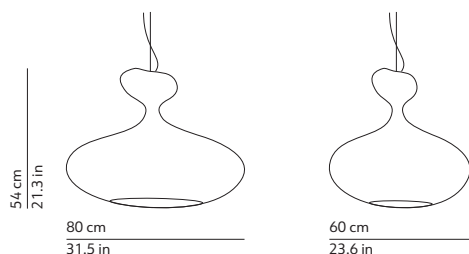

CODES AND DIMENSIONS / CODICI E DIMENSIONI

017106BIEU
017106AREU
017106ROEU
017106AGEU

PACKAGING / IMBALLO

Volume: 0.316 m³ / 11.149 ft³
Gross weight: 7.90 kg / 17.38 lbs

MATERIALS AND FINISHINGS / MATERIALI E FINITURE

 Energy efficiency class from A++ to E

 Dimmable / Dimmerabile
Yes

Suspension lamp
Lampada a sospensione

Canopy - diam. 4.7in h. 1.8in - colour white - canopy cover convex fixed to the ceiling with not provided screws (2-4)
Rosone - diam. 12cm h. 4.5cm - colore bianco - coprirosone convesso fissato a soffitto con tasselli (2-4) non forniti